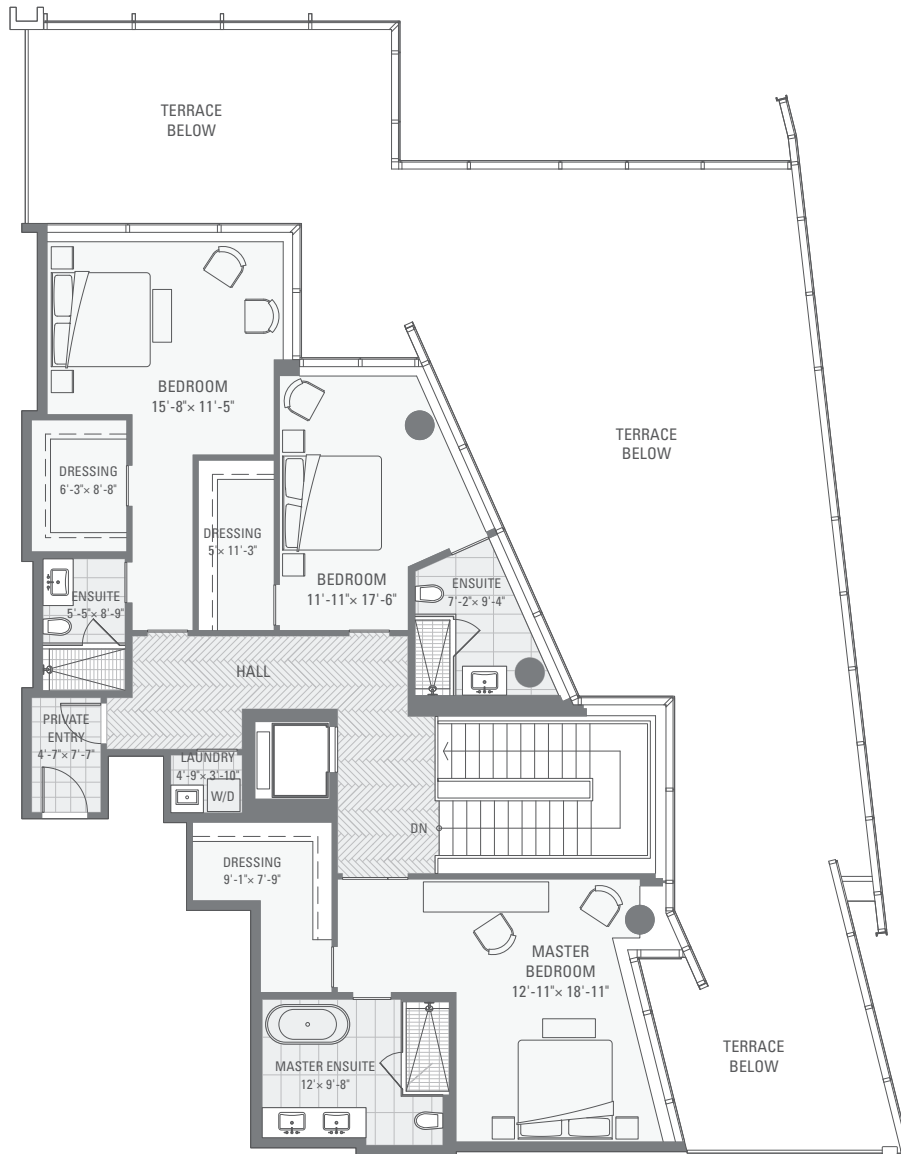

UPPER LEVEL
1,672 SQ FT

FLOOR 66

DIMENSIONS, SIZES, SPECIFICATIONS, LAYOUTS AND MATERIALS ARE APPROXIMATE ONLY AND SUBJECT TO CHANGE WITHOUT NOTICE. E.&O.E.

ADELAIDE STREET

PENTHOUSE 6501

3 BEDROOM, FAMILY
3,415 SQ FT

LOWER LEVEL
1,743 SQ FT

TERRACE
1,565 SQ FT

- ① SUB-ZERO INTEGRATED FRIDGE & FREEZER
- ② MIELE BUILT-IN COFFEE MAKER AND WARMING DRAWER
- ③ MIELE SPEED OVEN ABOVE
- ④ MIELE WALL OVEN *BELOW*
- ⑤ SUB-ZERO WINE FRIDGE
- ⑥ MIELE GAS COOKTOP
- ⑦ MIELE VENT HOOD
- ⑧ MIELE INTEGRATED DISHWASHER
- ⑨ JACUZZI
- ⑩ GAS BBQ WITH BASALT STONE COUNTERTOP

FLOOR 65