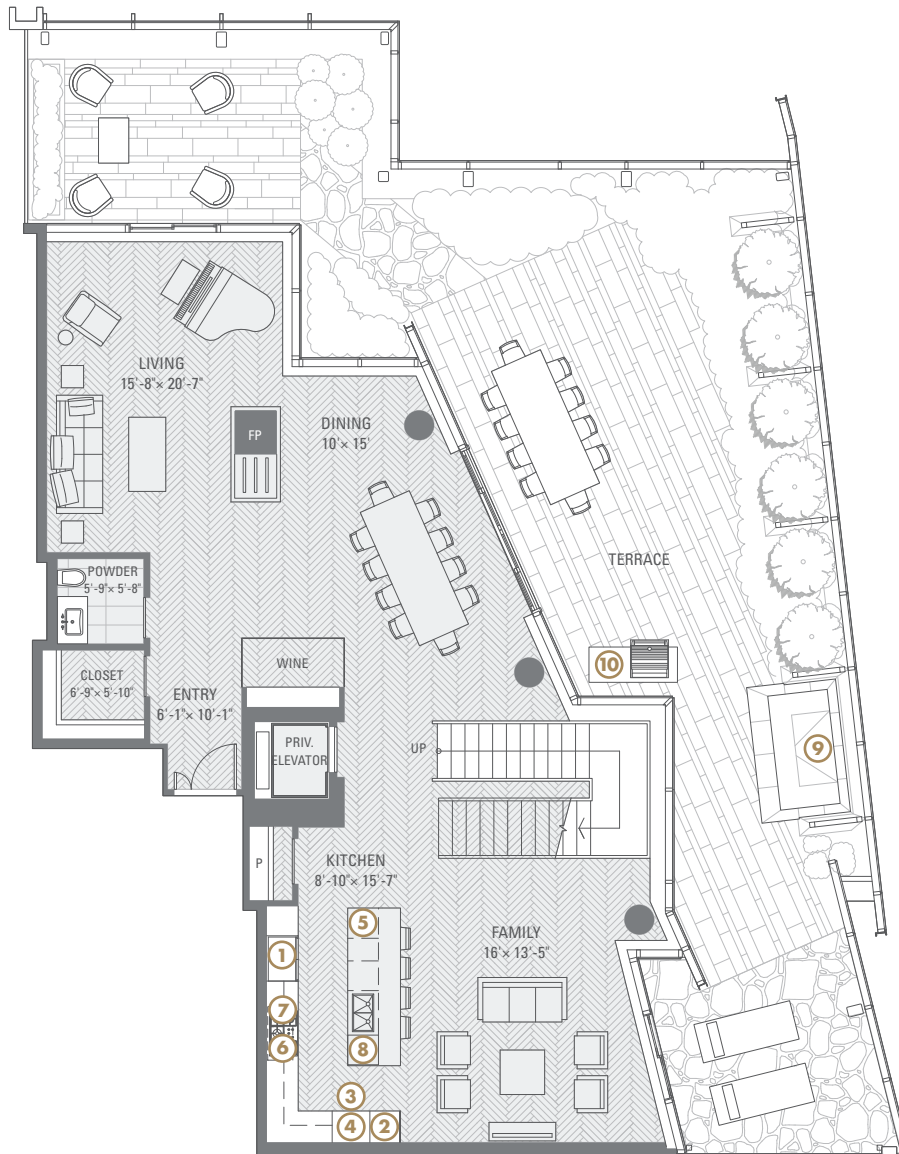

UPPER LEVEL
1,672 SQ FT

FLOOR 66

DIMENSIONS, SIZES, SPECIFICATIONS, LAYOUTS AND MATERIALS ARE APPROXIMATE ONLY AND SUBJECT TO CHANGE WITHOUT NOTICE. E.&O.E.

ADELAIDE STREET

PENTHOUSE 6501

3 BEDROOM, FAMILY
3,415 SQ FT

LOWER LEVEL
1,743 SQ FT

TERRACE
1,565 SQ FT

- ① SUB-ZERO INTEGRATED FRIDGE & FREEZER
- ② MIELE BUILT-IN COFFEE MAKER AND WARMING DRAWER
- ③ MIELE SPEED OVEN ABOVE
- ④ MIELE WALL OVEN *BELOW*
- ⑤ SUB-ZERO WINE FRIDGE
- ⑥ MIELE GAS COOKTOP
- ⑦ MIELE VENT HOOD
- ⑧ MIELE INTEGRATED DISHWASHER
- ⑨ JACUZZI
- ⑩ GAS BBQ WITH BASALT STONE COUNTERTOP

FLOOR 65